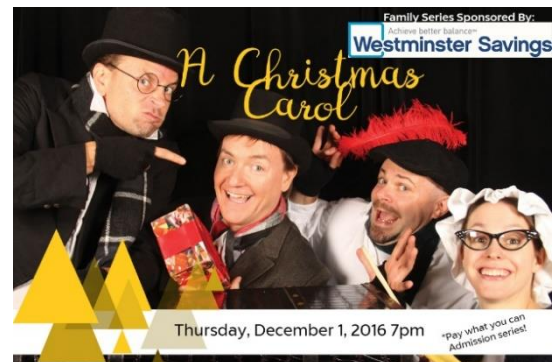

FOR IMMEDIATE RELEASE

Westminster Savings Family Series at Evergreen Cultural Centre opens with **A CHRISTMAS CAROL**

Thursday, December 1, 7pm

IN BRIEF:

The Westminster Savings Family Series bring the festive season to the Tri-Cities with *A Christmas Carol*. Enjoy Fun and entertaining theatre, improve and music performances for the whole family.

This year our lineup includes:

A CHRISTMAS CAROL

Thursday, December 1 @ 7pm

Entertaining the galaxy, one planet at a time! DuffleBag Theatre returns for another fun-filled and hilarious performance of interactive storytelling theatre. Join in on the Christmas spirit this season with an exciting rendition of *A Christmas Carol*.

Contact: Kevin Bruce
KBAM! Arts Management
(e) kevin@kbamonline.com
(604) 253-6965

A MIDSUMMER NIGHTS DREAM

Friday, February 3 @ 7pm

A brand-sparkling-new adaptation of Shakespeare's whimsical classic about fairies, love potions and talking donkeys. Created by the award winning storytelling masters of Monster Theatre, in this version of *A Midsummer Night's Dream*, William Shakespeare acts as a Puck-like emcee and enlists the help of the audience using improvisation, ultimately recreating the play through fun and imagination!